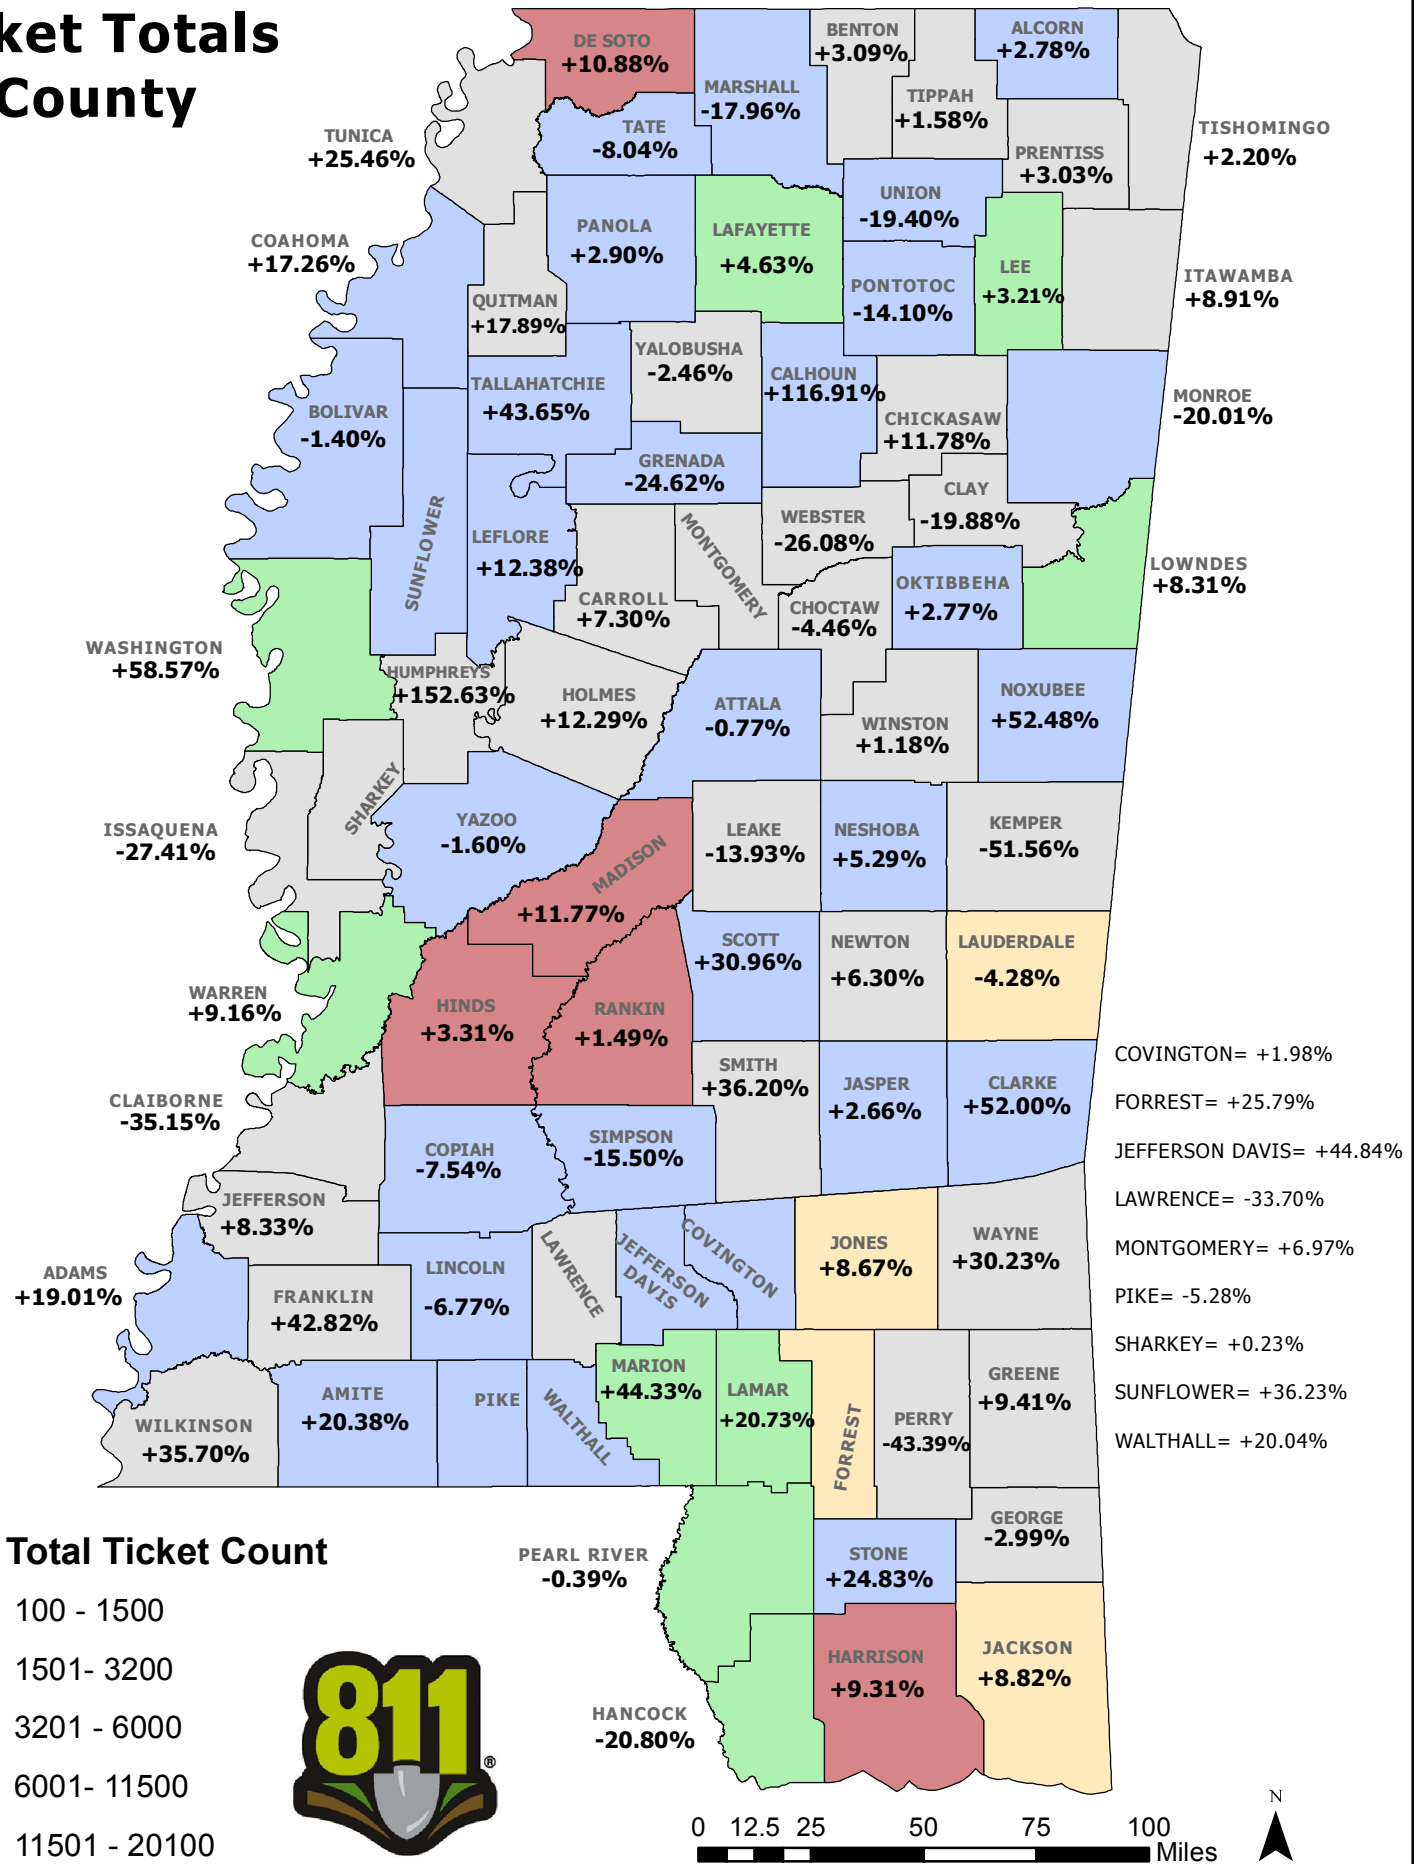

2012-2013 Percentage of Change and 2013 Ticket Totals by County

2013 Total Ticket Count

- 100 - 1500
- 1501 - 3200
- 3201 - 6000
- 6001 - 11500
- 11501 - 20100

0 12.5 25 50 75 100 Miles