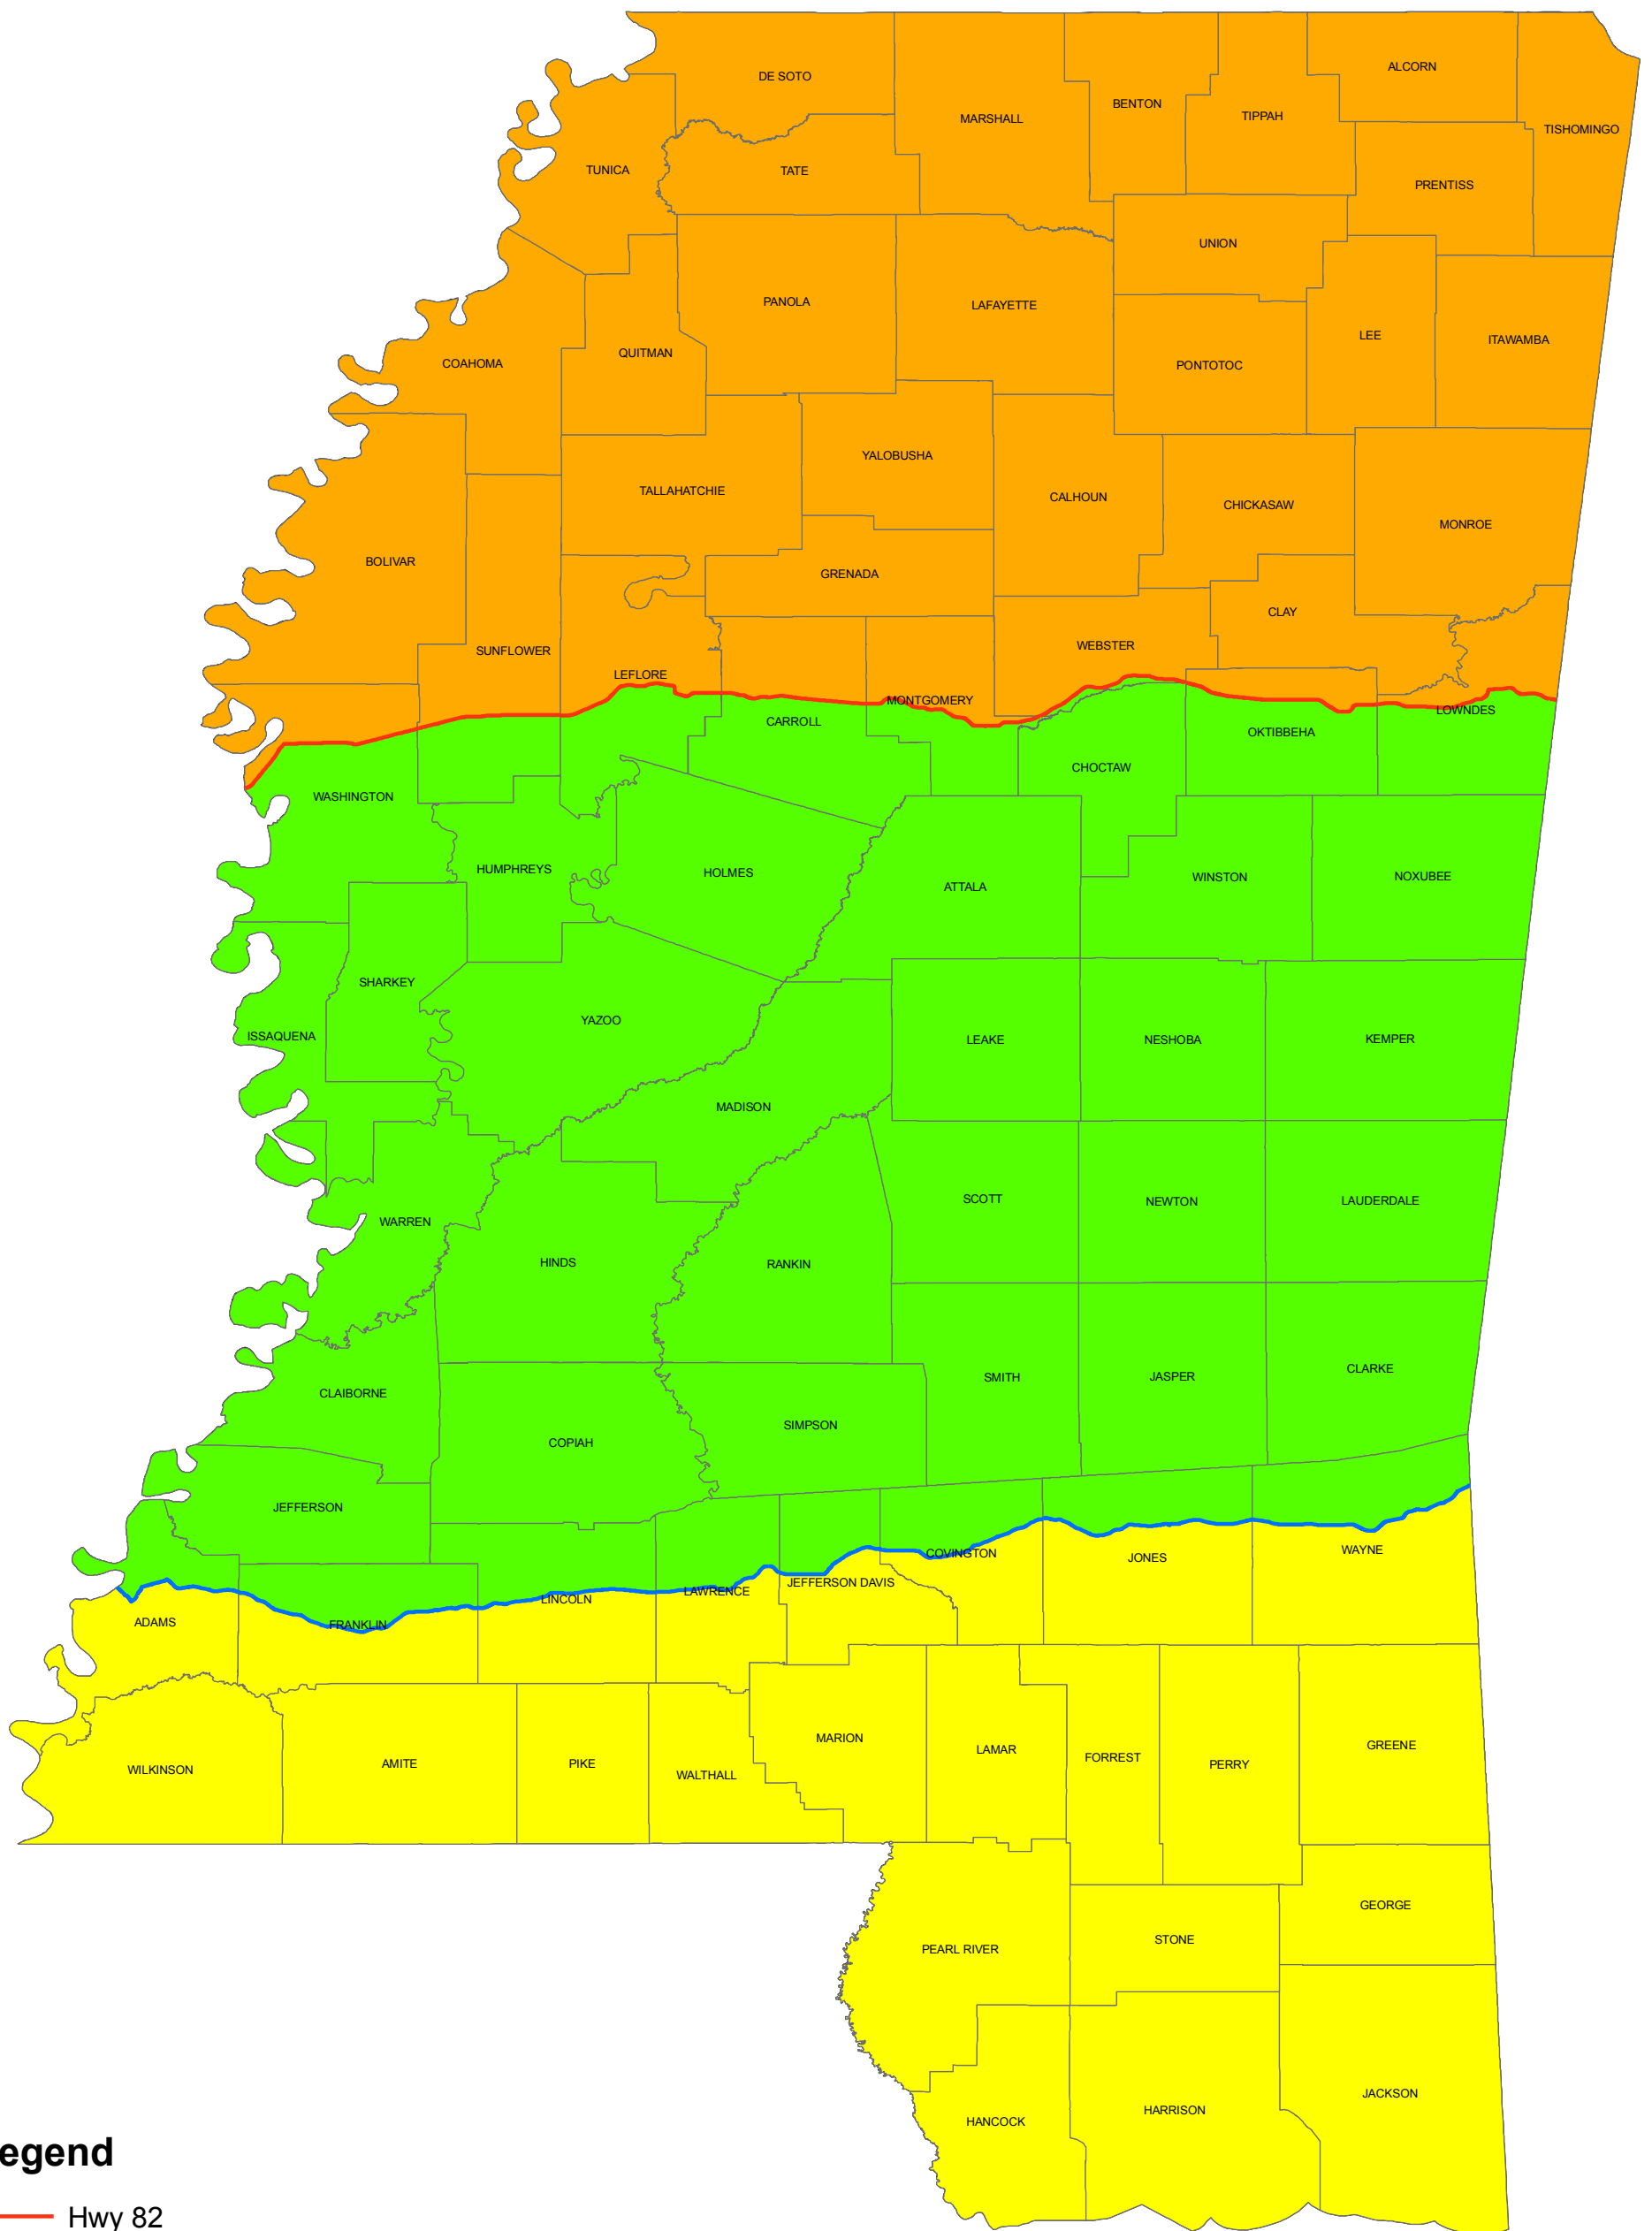

Damage Prevention Coordinator Areas

Legend

-  Hwy 82
-  Hwy_84
-  Northern DPC Area
-  Central DPC Area
-  Southern DPC Area